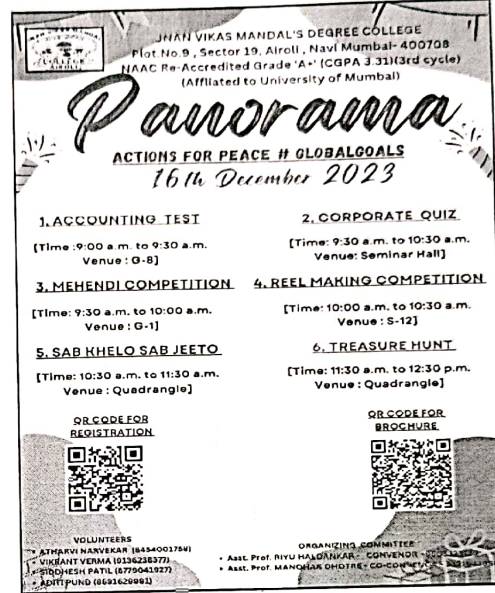

JNAN VIKAS MANDAL'S
Mohanlal Raichand Mehta College of Commerce
Diwali Maa Degree College of Science
Amrithal Raichand Mehta Degree College of Arts
Padmashree (Dr.) R.T. Doshi Degree College of Computer Science
Plot no.9, Sector -19, Airoli Navi Mumbai

Flyer

Whatsapp Msg

Dear Students,

JVM'S Degree College, Airoli

Welcomes you all to the most awaited event of the year *PANAROMA* an *Inter- Collegiate* event to be conducted on *16th December, 2023* .

Theme of the Event :-

* "Actions for Peace # Globalgoals"*

NOTE :-

Registration will be done on *16th December, 2023* in College Premises from *8:00 a.m to 9:00 a.m.* on Registration Counter.

Date of the Event - *16th December, 2023*.

1. Accounting Test

(Time :- 9:00 a.m. to 9:30 a.m.)

2. Corporate Quiz

(Time :- 9:30 a.m. to 10:30 a.m.)

3. Mehendi Competition

(Time :- 9:30 a.m. to 10:00 a.m.)