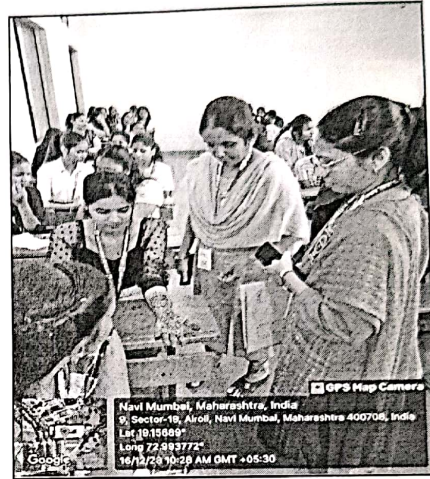

JNAN VIKAS MANDAL'S
Mohanalal Ralchand Mehta College of Commerce
Diwali Maa Degree College of Science
Amritlal Ralchand Mehta Degree College of Arts
Padmashree (Dr.) R.T. Doshi Degree College of Computer Science
Plot no.9, Sector -19, Airoli Navi Mumbai

Mehendi Competition Photos