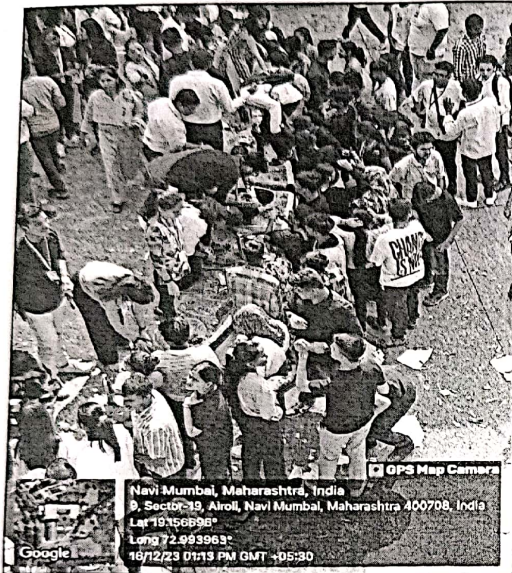

JNAN VIKAS MANDAL'S
Mohanlal Raichand Mehta College of Commerce
Diwali Maa Degree College of Science
Amritlal Raichand Mehta Degree College of Arts
Padmashree (Dr.) R.T. Doshi Degree College of Computer Science
Plot no.9, Sector -19, Airoli Navi Mumbai

Treasure Hunt Photos